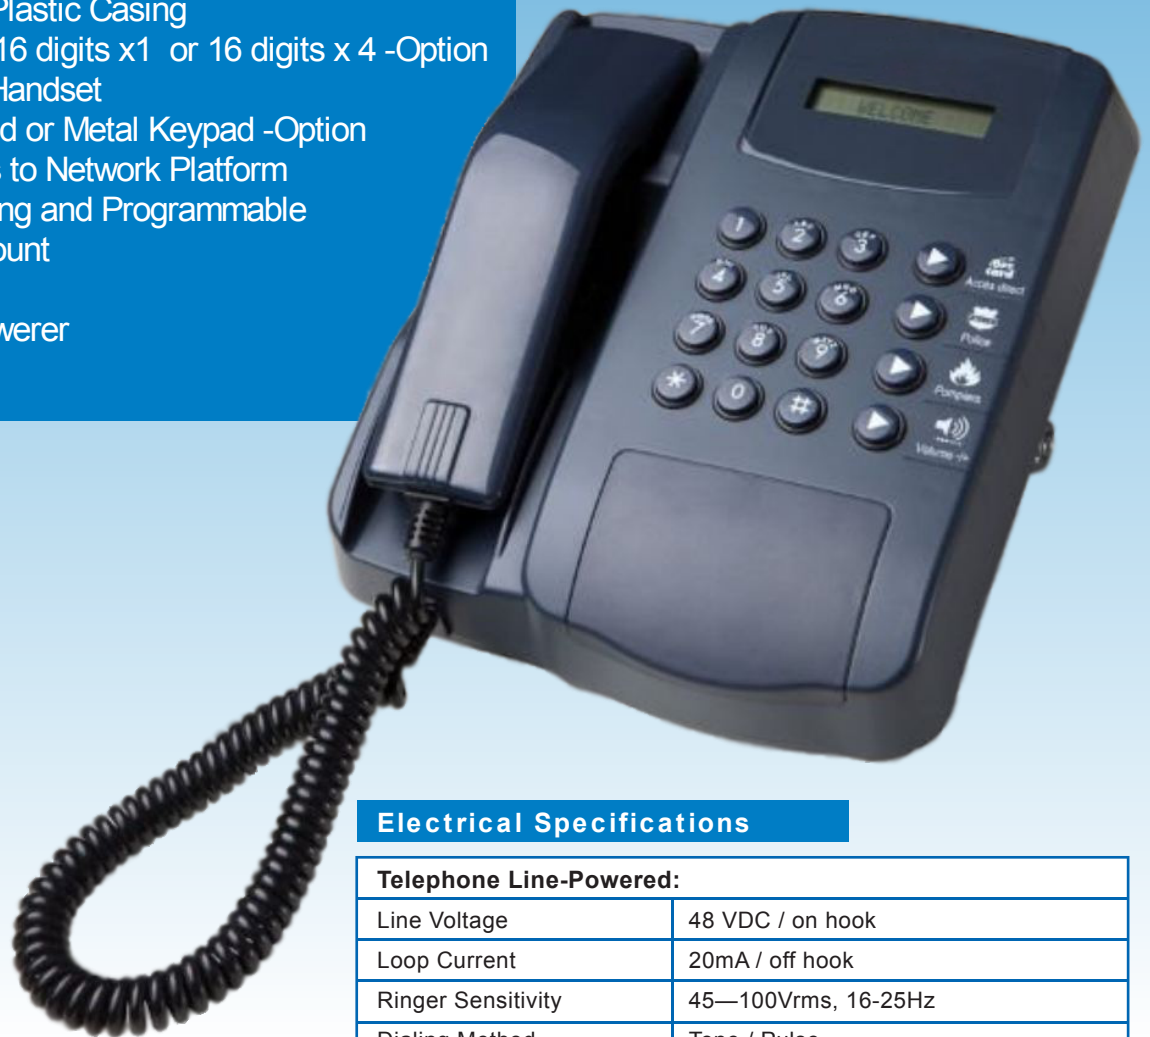

# CX-230

## PrePaid Card Phone

### Main Features

- Hi-Impacted Plastic Casing
- LCD Display 16 digits x1 or 16 digits x 4 -Option
- Spring Cord Handset
- Plastic Keypad or Metal Keypad -Option
- Direct Access to Network Platform
- Hot Line Dialing and Programmable
- No Coin to Count
- Call Barring
- True Line-Powerer

### Electrical Specifications

Telephone Line-Powered:	
Line Voltage	48 VDC / on hook
Loop Current	20mA / off hook
Ringer Sensitivity	45—100Vrms, 16-25Hz
Dialing Method	Tone / Pulse